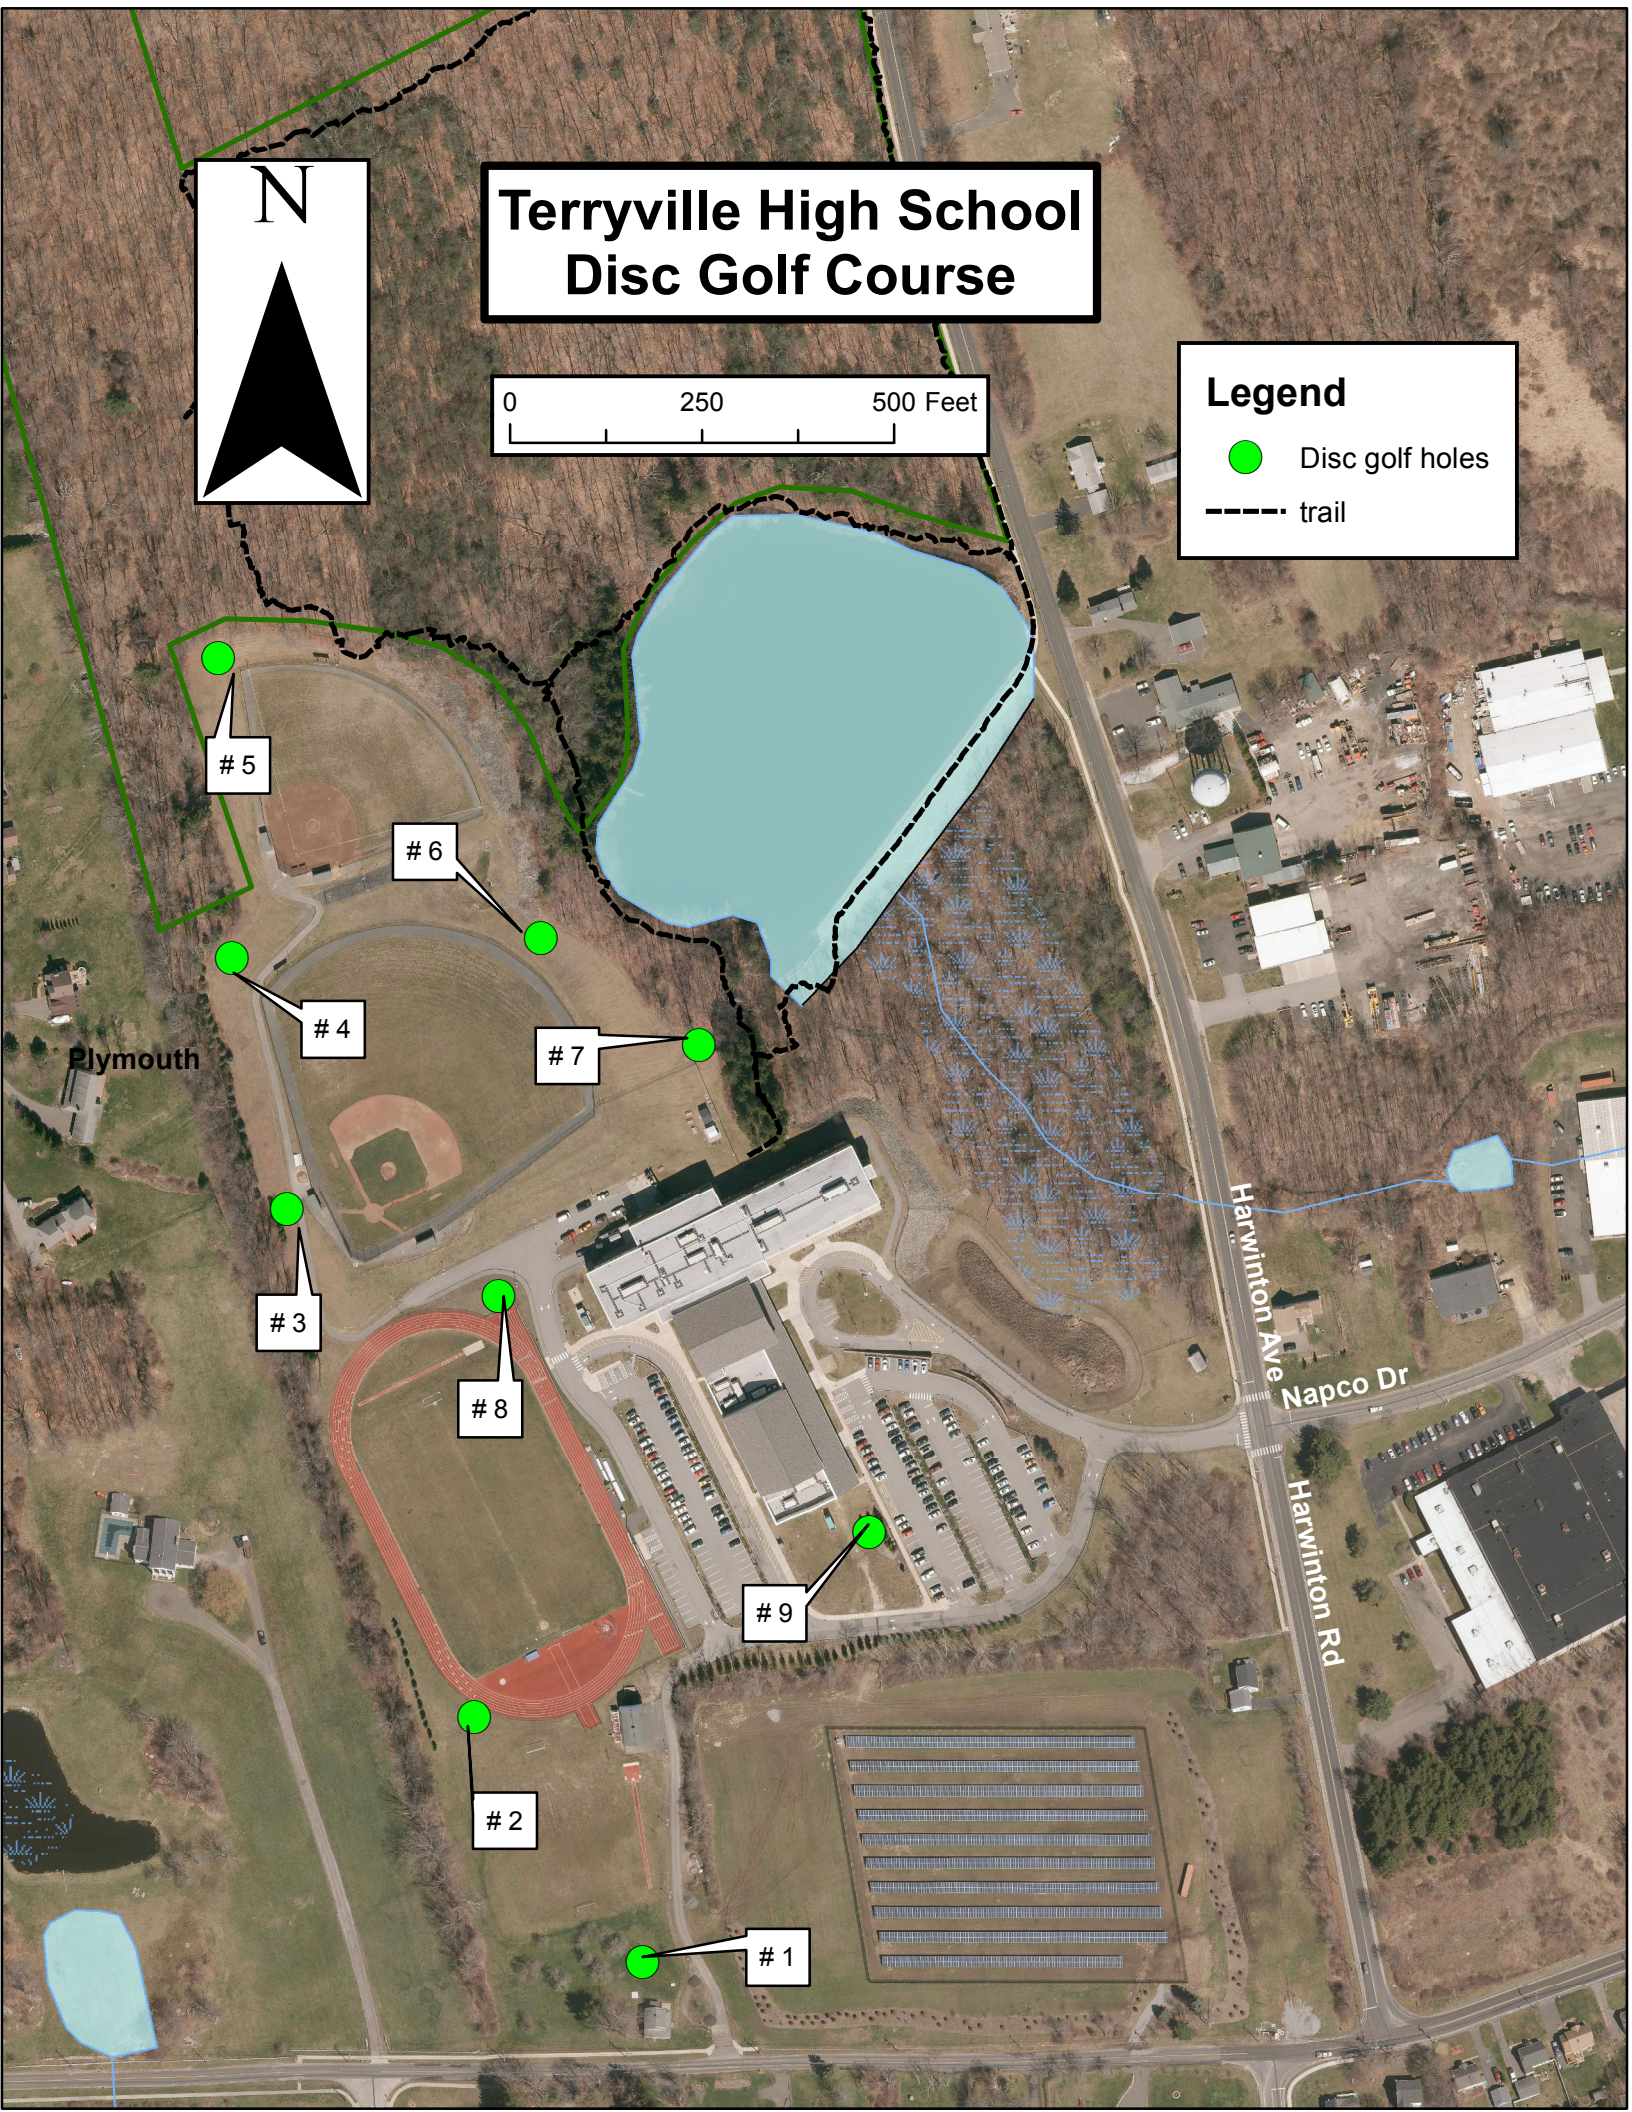

Terryville High School Disc Golf Course

Legend

- Disc golf holes
- trail

#5

#6

#4

#7

#3